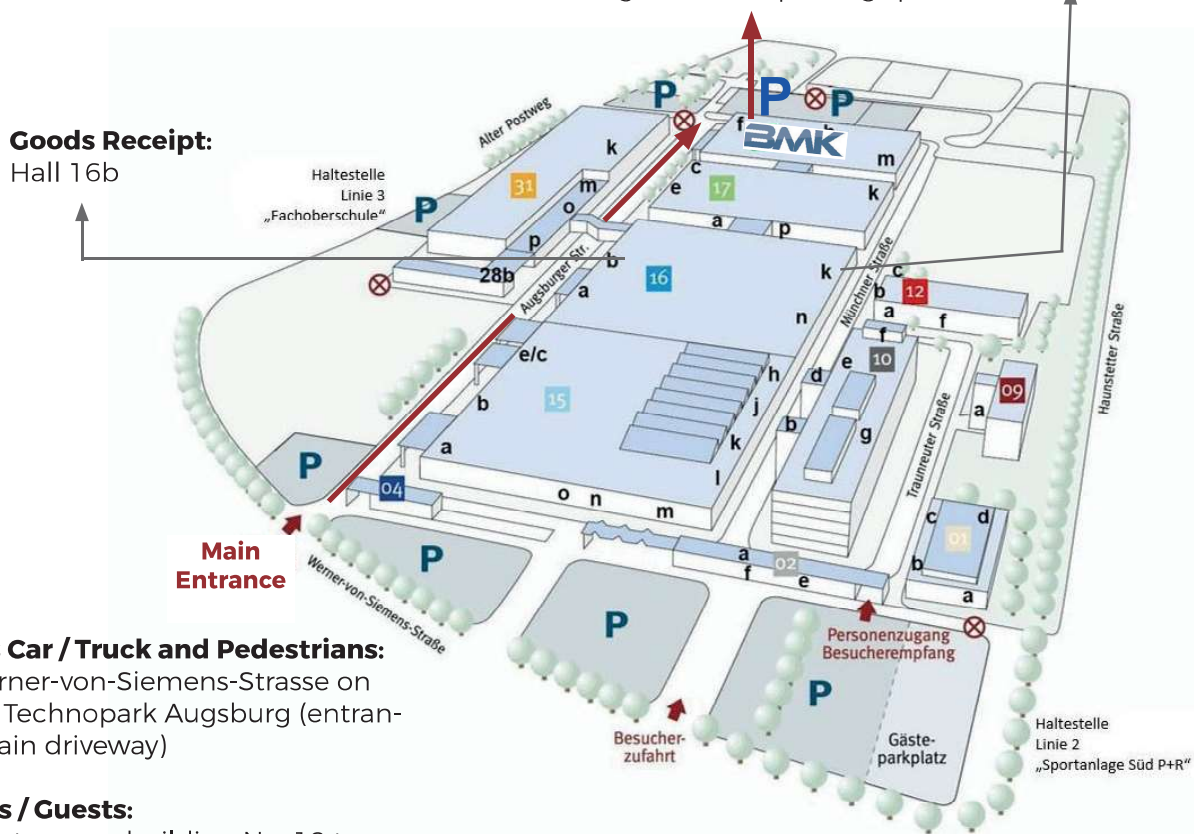

# DRIVING MAP

Main entrance at building/hall 18 together with parking space

**Outgoing Goods:**

Hall 16h

**Goods Receipt:**

Hall 16b

**Access Car / Truck and Pedestrians:**

Via Werner-von-Siemens-Strasse on SIGMA Technopark Augsburg (entrance 2 main driveway)

**Visitors / Guests:**

Main entrance a building No. 18 together with parking space

**Car/Truck:**

Coming from Munich, Nuremberg or Stuttgart take the A8 München Stuttgart and exit the Highway at Augsburg/West, take the B17 direction Landsberg and exit at Augsburg/Messe (fair/ university) Passing the Augsburg fair grounds (left hand sided), turn left at the second traffic light into the Street "Alter Postweg". After approx. 400 m turn right into Werner-von-Siemens-Strasse and access the SIGMA Technopark after 250 m again on the left hand side.

**Car/Truck:**

Coming from the south - Allgäu, Austria and Switzerland - take the A96 to junction Landsberg a.L. West. There take the B17 toward Augsburg and exit at Augsburg/ Messe (fair/ university) Passing the Augsburg fair grounds (left hand sided), turn left at the second traffic light into the Street "Alter Postweg". After approx. 400 m turn right into Werner-von-Siemens-Strasse and access the SIGMA Technopark after 250 m again on the left hand side.